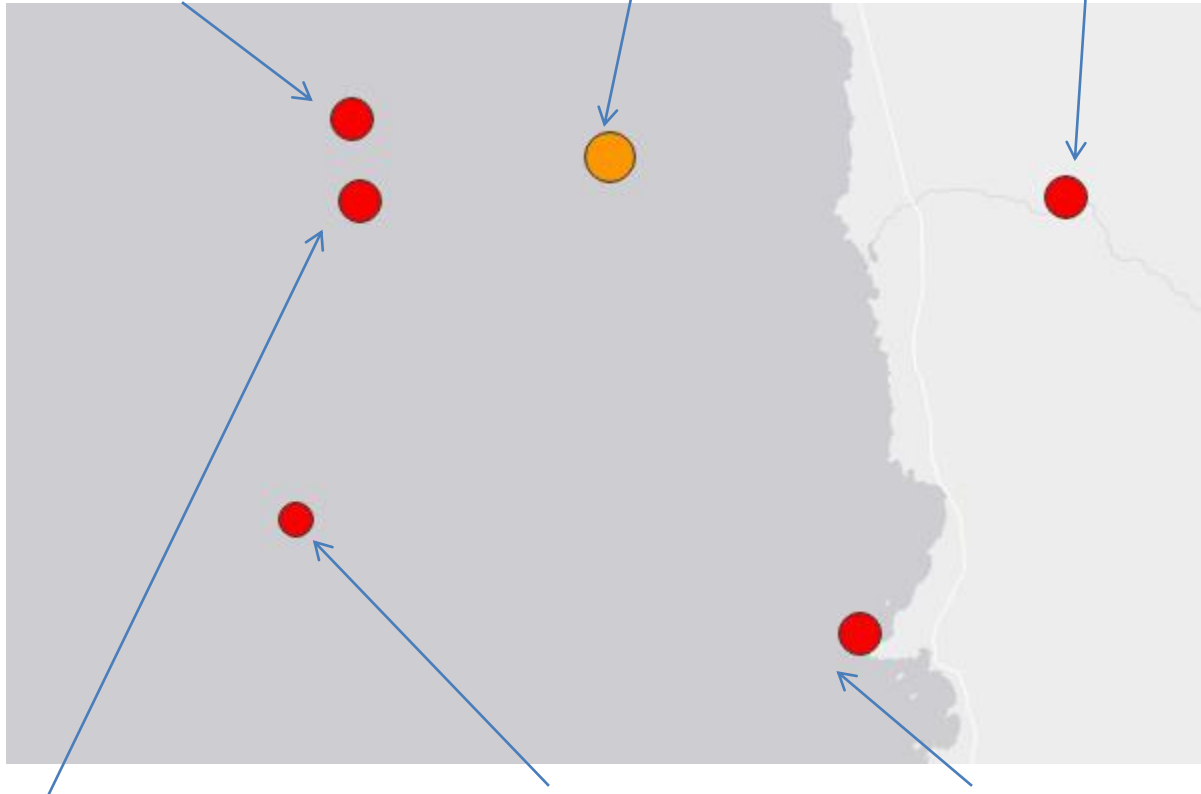

REPORTE 21,00 Hs

M 6.3 - 71km W of Illapel, Chile

DYFI? - I   ShakeMap - VI

Time 2015-09-16 22:59:17 UTC
Location 31.541°S 71.915°W
Depth 47.8 km

M 8.3 - 54km W of Illapel, Chile

DYFI? - VIII   ShakeMap - VIII

PAGER - ORANGE

Time 2015-09-16 22:54:32 UTC
Location 31.563°S 71.737°W
Depth 25.0 km

M 6.4 - 25km W of Illapel, Chile

DYFI? - VI   ShakeMap - VI

PAGER - GREEN

Time 2015-09-16 23:18:42 UTC
Location 31.587°S 71.425°W
Depth 31.1 km

M 6.2 - 70km W of Illapel, Chile

DYFI? - III   ShakeMap - V

PAGER - GREEN

Time 2015-09-16 23:16:05 UTC
Location 31.589°S 71.909°W
Depth 10.0 km

M 5.7 - 76km WSW of Illapel, Chile

DYFI? - I   ShakeMap - IV

Time 2015-09-16 23:38:05 UTC
Location 31.775°S 71.954°W
Depth 35.0 km

M 6.1 - 44km WSW of Illapel, Chile

DYFI? - I   ShakeMap - VII

PAGER - GREEN

Time 2015-09-16 23:03:56 UTC
Location 31.841°S 71.566°W
Depth 10.0 km