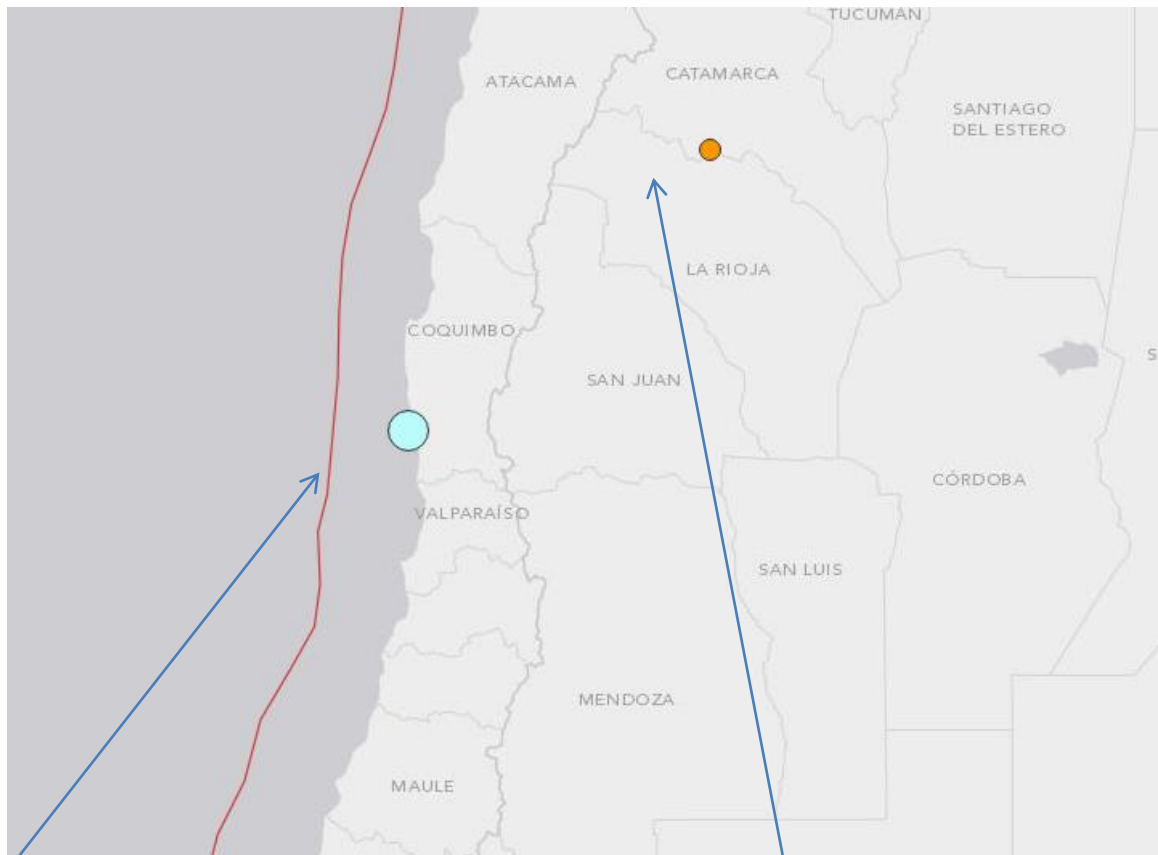

## M 7.9 - 46km W of Illapel, Chile

Time 2015-09-16 22:54:30 UTC  
Location 31.577°S 71.652°W  
Depth 8.3 km

## M 4.5 - 20km S of Tinogasta, Argentina

Time 2015-09-16 13:45:39 UTC  
Location 28.248°S 67.530°W  
Depth 136.9 km

## M 6.2 - 70km W of Illapel, Chile

DYFI? - III    ShakeMap - V

Time 2015-09-16 23:16:05 UTC  
Location 31.589°S 71.909°W  
Depth 10.0 km

## M 5.7 - 76km WSW of Illapel, Chile

DYFI? - I    ShakeMap - IV

Time 2015-09-16 23:38:05 UTC  
 Location 31.775°S 71.954°W  
 Depth 35.0 km