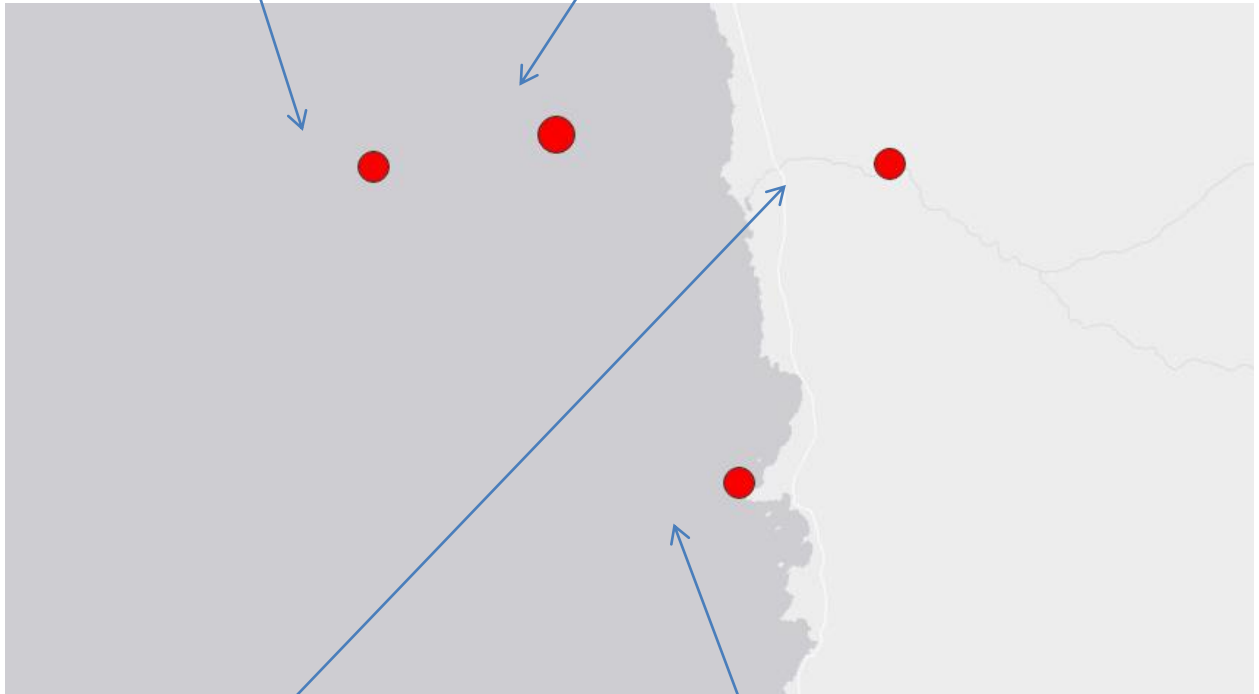

REPORTE 20,55 Hs

M 6.2 - 70km W of Illapel, Chile

DYFI? - III   ShakeMap - V

Time 2015-09-16 23:16:05 UTC
Location 31.589°S 71.909°W
Depth 10.0 km

M 8.3 - 54km W of Illapel, Chile

DYFI? - VIII   ShakeMap - VIII
PAGER - ORANGE

Time 2015-09-16 22:54:32 UTC
Location 31.563°S 71.737°W
Depth 25.0 km

M 6.4 - 25km W of Illapel, Chile

DYFI? - II   ShakeMap - VI

Time 2015-09-16 23:18:42 UTC
Location 31.587°S 71.425°W
Depth 31.1 km

M 6.1 - 44km WSW of Illapel, Chile

DYFI? - I   ShakeMap - VII

Time 2015-09-16 23:03:56 UTC
Location 31.841°S 71.566°W
Depth 10.0 km